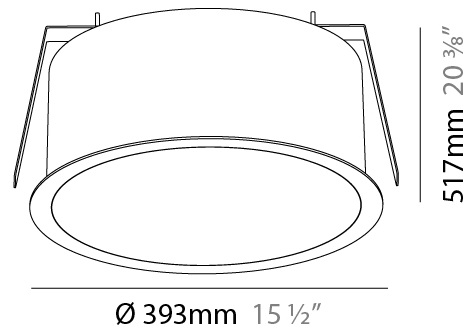

GENERAL

Series: Sign
Brand: Prolicht
Division: Architectural
Mounting Type: Recessed
Mounting Location: Ceiling
Subcategory: Ambient

PHYSICAL

Shape: Round
Diameter (mm): 393
Diameter (in): 15 1/2
Height (mm): 175
Height (in): 6 7/8
Ceiling Thickness (mm): 10 / 12.5 / 15 / 25 / 30
Ceiling Thickness (in): 3/8 or 1/2 or 9/16 or 1 or 1 3/16
Min. Recessing Depth (mm): 175
Min. Recessing Depth (in): 6 7/8
Light Distribution: Direct
Weight (kg): 4.327
Weight (lbs): 9.539
Diffuser: PMMA - Opal or Micro-Prism
Fixture Finish: SSR / BKV / CWI / CRY / HAB / UFT / ITA / RUA / FTG / MYG / LOD / PUS / FRO / FUP / KIA / POP / BLS / SPG / MEY / GOH / GUM / CHC / COM / ABZ / JAG / OBR / MOS / ROR
Fixture Material: Extruded Aluminum / Steel
Cut-out Measurements: 380mm / 14 15/16"

ELECTRICAL

Lamp Type: LED (Zhaga Standard)
Input Wattage (W): 25.3 / 22 (4000K)
Total Output Wattage (W): 23 / 20 (4000K)
Dimming: Tri-Mode (Non-Dimming and Phase Dimming (120Vac only) and 0-10V Dimming)
Driver Included: Yes
Driver Location: Integrated
Driver Type: Constant Current - Universal
Driver Class: Class 2
Input Voltage (V): 120 - 277
Constant Current (MA): 700

LED

Color Temperature (°K): 3000 / 4000
Max. Delivered Lumen (lm): 2110 / 2068 / 1930
CRI: >80 CRI
Efficiency (%): 68
Lamp Life (hrs): 50000

OPTICAL

RATINGS AND CERTIFICATIONS

Certified By: Certified for North American Standards
IP rating: IP20