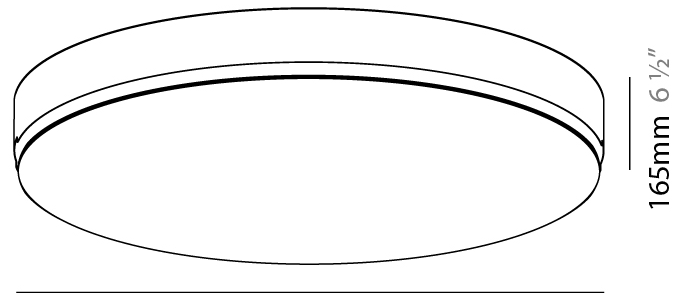

GENERAL

Series: Sign
Brand: Prolicht
Division: Architectural
Mounting Type: Trimless
Mounting Location: Ceiling
Subcategory: Ambient

PHYSICAL

Shape: Round
Diameter (mm): 630
Diameter (in): 24 13/16
Height (mm): 165
Height (in): 6 1/2
Light Distribution: Direct
Weight (kg): 8.3
Weight (lbs): 18.298
Diffuser: PMMA - Opal
Fixture Material: Extruded Aluminum / Steel
Cut-out Measurements: 655mm / 25 13/16"
Upon Request: Unique Sizes Unique Ceiling Thickness Unique Mounting Depth Spot Inserts

ELECTRICAL

Lamp Type: LED (Zhaga Standard)
Input Wattage (W): 66.5
Total Output Wattage (W): 57
Dimming: [Tri-Mode (Non-Dimming and Phase Dimming (120Vac only) and 0-10V Dimming)](#)
Driver Included: Yes
Driver Location: Integrated
Driver Type: Constant Current - Universal
Driver Class: Class 2
Input Voltage (V): 120 - 277
Constant Current (MA): 500

LED

[Color Temperature (°K): 2700 / 3000 / 3500 / 4000](#)
Max. Delivered Lumen (lm): 5535 / 6194 / 6358 / 6594
Nominal Lumen (lm): 7410 / 8292 / 8512 / 8828
CRI: >80 CRI
Efficiency (%): 65% (5mm Perspex)|74%
Lamp Life (hrs): 50000
Upon Request: RGB-W Tunable White Special Color Temperature CRI90

OPTICAL

RATINGS AND CERTIFICATIONS

Certified By: Certified for North American Standards
IP rating: IP20

Ø 630mm 24 13/16"

165mm 6 1/2"

655mm
25 13/16"